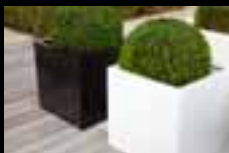

TREE VASE VISUVIO

	Ø	⊥	
white	50 cm	120 cm	1

full range deco 2009 available on demand